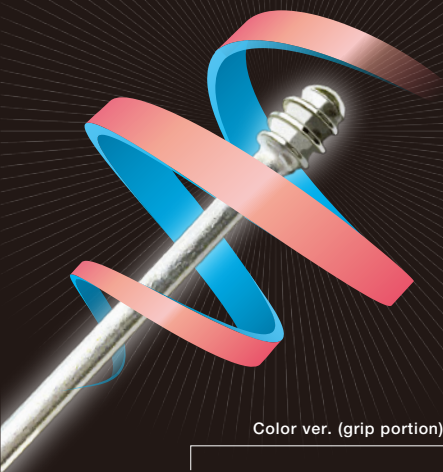

Magical Ear Pick

Medical Pick (Ear pick made of pure titanium)

Introducing a 100% Pure Titanium ear pick,
100% MADE IN JAPAN by skilled artisans
with over a half century
in metalworking experience.

PURELY
MADE IN JAPAN

This product is loved by many people including celebrities from the worlds of show business, sports and other fields.

Medical Pick
(Ear pick made of pure titanium)

[Customers' comments](#)

- Scrapes out earwax with its large and small undulations!
- A new level of comfort!
- With its screw-shaped tip, you'll be able to remove tons of earwax!
- Once you use it, you'll be addicted to it for sure!!

POINT

1 Screw-shaped tip with different outside diameters is used

The tip is shaped like a screw with large and small undulations. By making the tip fine, it reaches in deeply and the center's large diameter will scrape out the earwax. *Sense of use may vary between individuals.

4 Made in Japan

World's top level precision screw manufacturing technology is used for production.

5 There is a wide color variation

The color versions are created by coating the grip portion with a special 4-layer hard spray coating*, while the high-grade versions are fabricated using real gold or platinum foil. *Since these models are hand-sprayed, every one is unique and there may be variation between models of the same color.