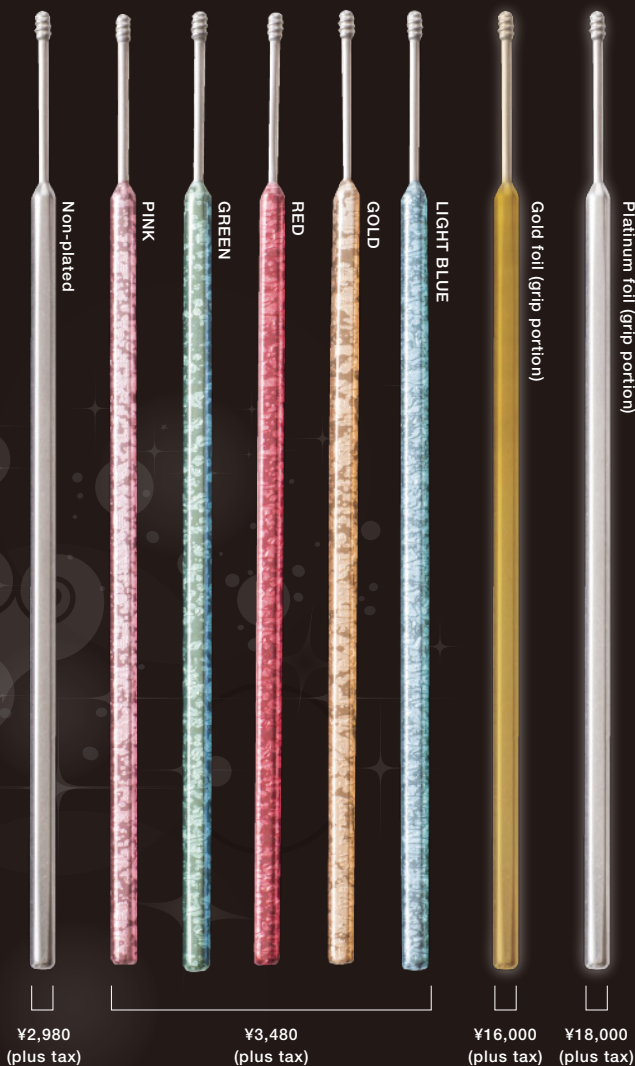

Magical Ear Pick

Medical Pick (Ear pick made of pure titanium)

Introducing a 100% Pure Titanium ear pick,
100% MADE IN JAPAN by skilled artisans
with over a half century
in metalworking experience.

PURELY
MADE IN JAPAN

This product is loved by many people including celebrities from the worlds of show business, sports and other fields.

Medical Pick
(Ear pick made of pure titanium)

[Customers' comments](#)

- Scrapes out earwax with its large and small undulations!
- A new level of comfort!
- With its screw-shaped tip, you'll be able to remove tons of earwax!
- Once you use it, you'll be addicted to it for sure!!

Please use it as a communication tool!!

Color ver. (grip portion)

Special ver.

¥2,980 (plus tax)

¥3,480 (plus tax)

¥16,000 (plus tax)

¥18,000 (plus tax)

HEXAGONAL SHAPE / TITANIUM

POINT

1 Screw-shaped tip with different outside diameters is used

The tip is shaped like a screw with large and small undulations. By making the tip fine, it reaches in deeply and the center's large diameter will scrape out the earwax. *Sense of use may vary between individuals.